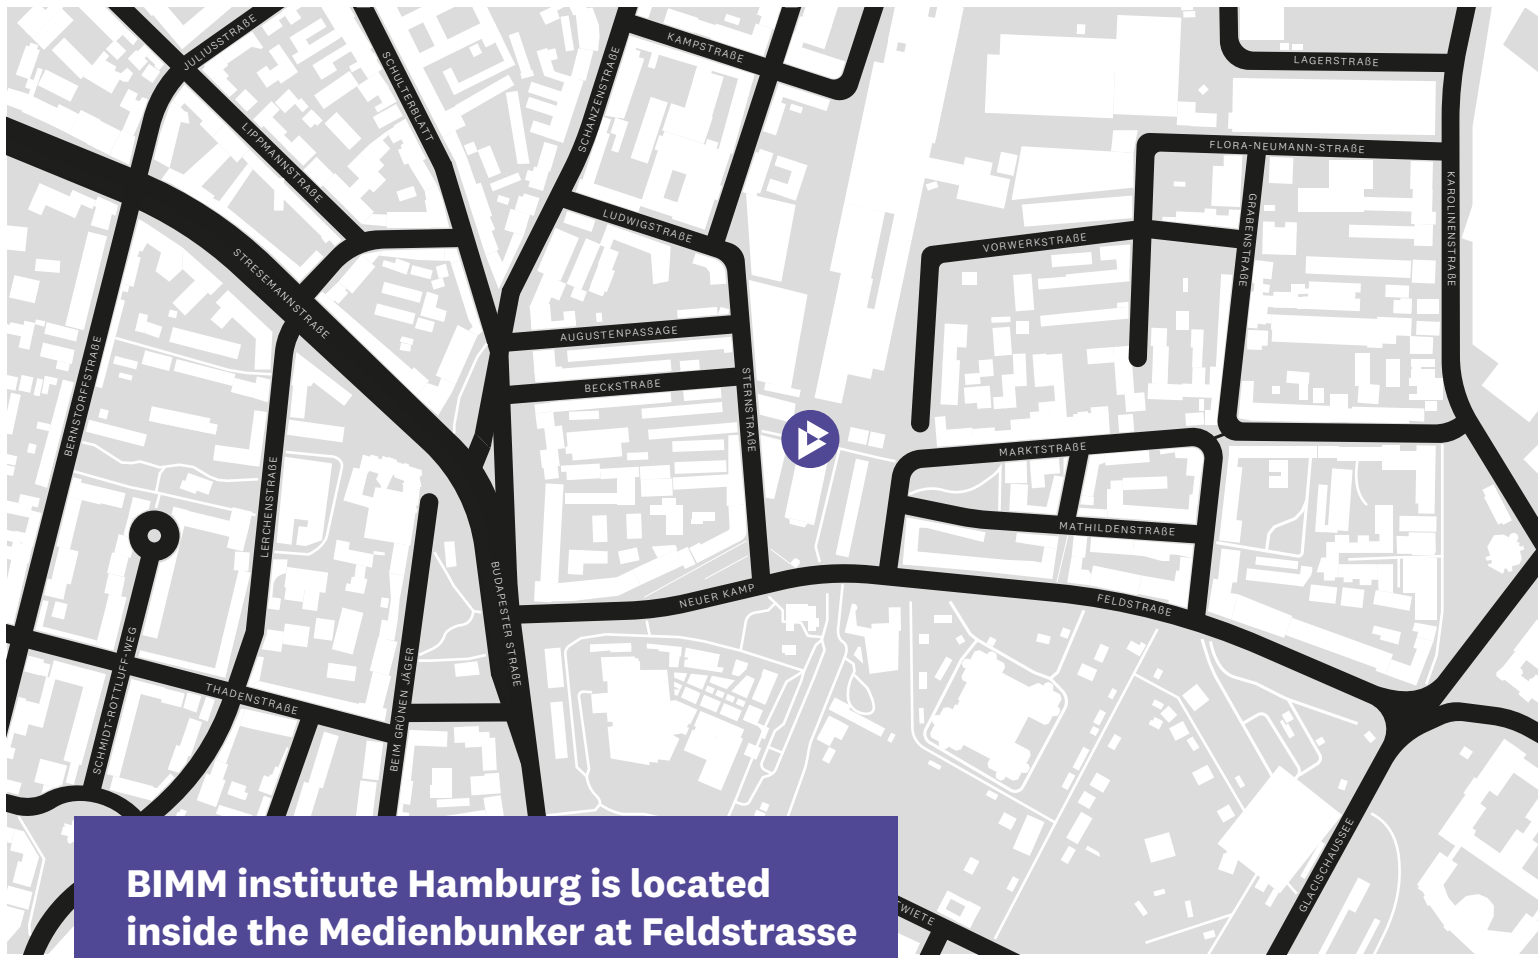

# Directions

BIMM Institute Hamburg  
Neuer Kamp 30  
20357  
Hamburg

**BIMM institute Hamburg is located inside the Medienbunker at Feldstrasse on the third floor**

**Public transport in Hamburg is both inexpensive and reliable.**

A combination of buses, underground and suburban trains serving the metropolitan area.

The city is also extremely bicycle-friendly, with dedicated cycle paths and plenty of secure storage.

The map shows S-Bahn and U-Bahn routes to BIMM Institute Hamburg from nearby areas. Major stations and local stations near to BIMM are shown. Bus routes are not shown.